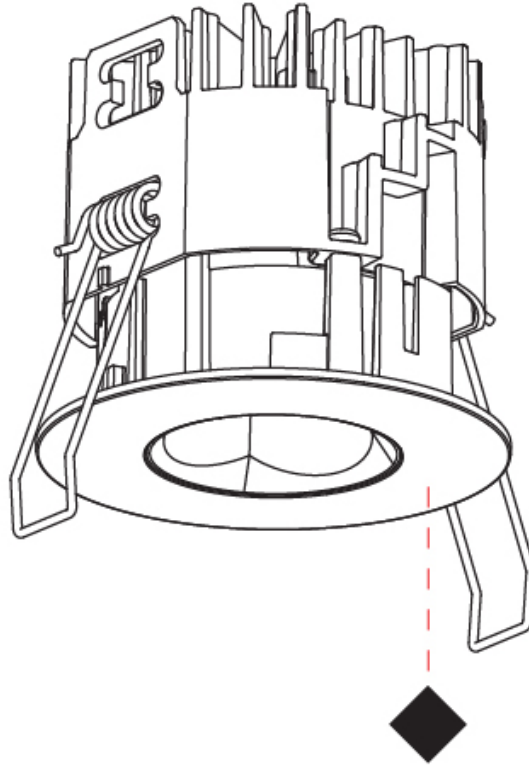

OIKO PRO ROUND FIXED RECESSED

A35871-

PROJECT

TYPE

SPECIFIER

QUANTITY

DATE